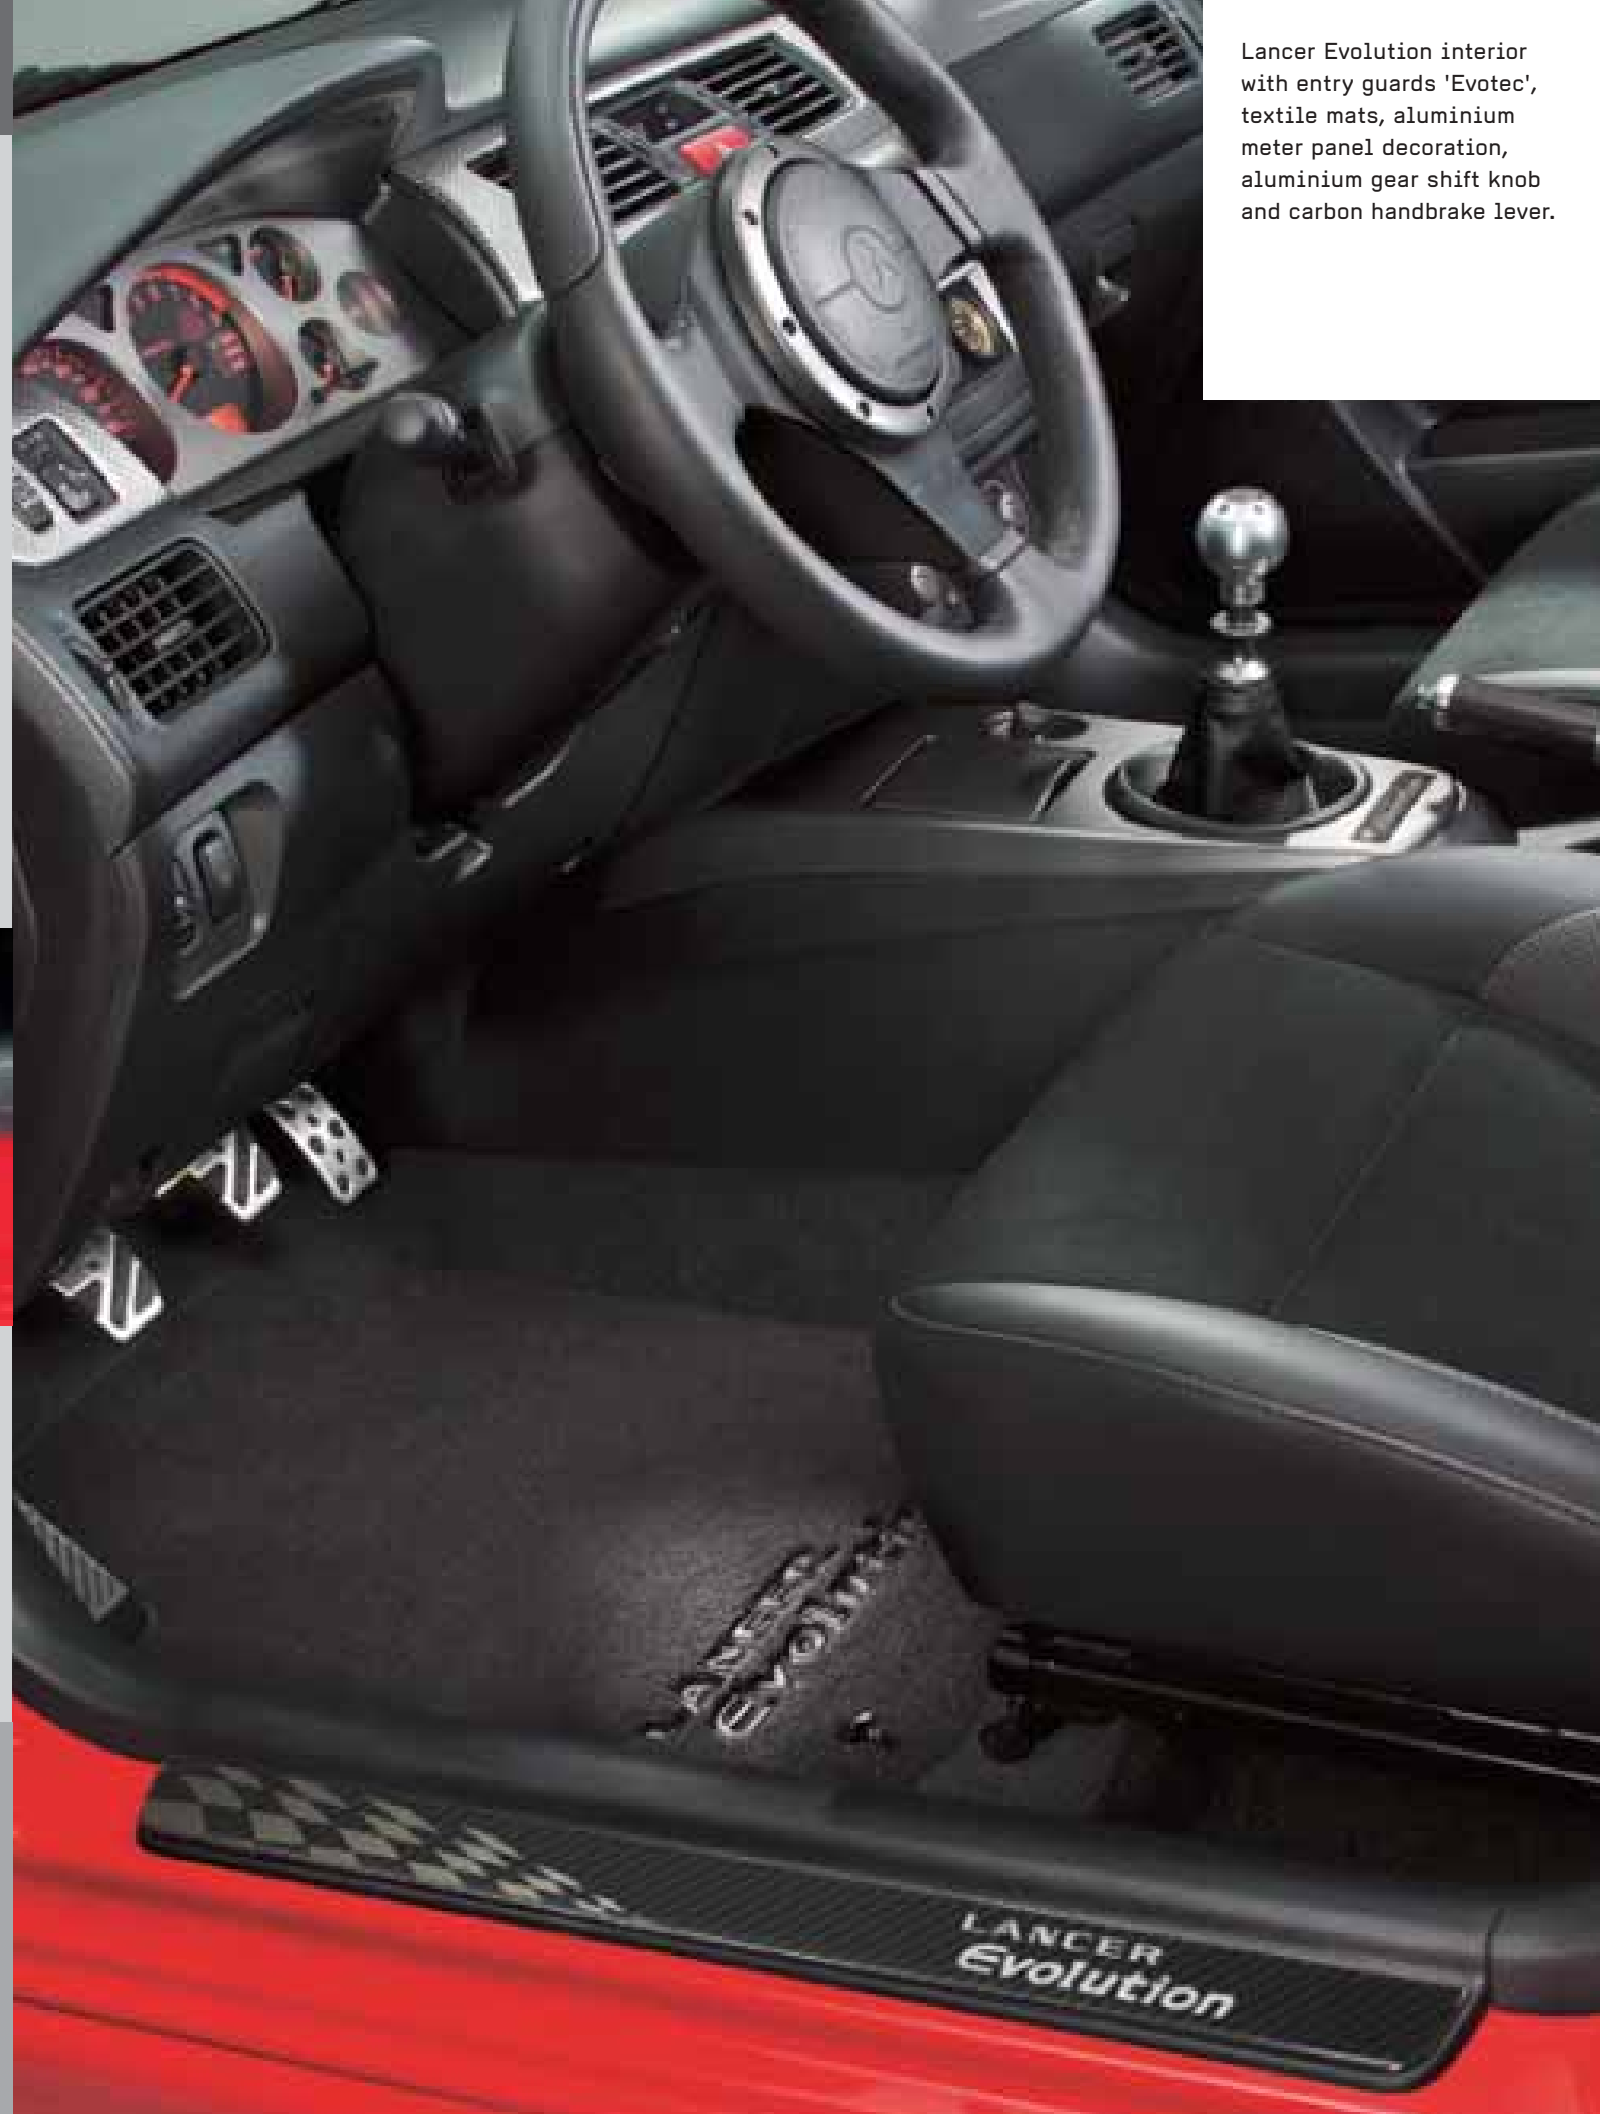

COMFORT

Lancer Evolution interior with entry guards 'Evotec', textile mats, aluminium meter panel decoration, aluminium gear shift knob and carbon handbrake lever.

STYLISH AND PRACTICAL

Everything about the Evolution IX invites you to drive it to the limit. And although the chances are you'll secretly always want to do exactly that, in the reality of everyday motoring you might want just a bit more comfort than you'll find in a pure sports car. Your Lancer Evolution IX has been designed to give you just that. Comfort comes standard. But Mitsubishi Motors has created some stylish and practical accessories to enhance your comfort even further.

Textile mat set
Premium class, anthracite.
With Lancer Evolution logo
on front mats.
MZ313049 LHD
MZ313050 RHD